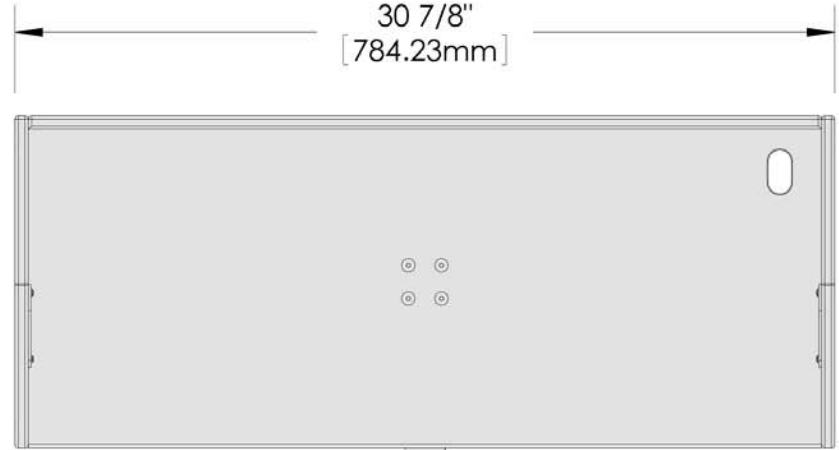

MAGMA PRODUCTS, INC.

3940 Pixie Ave. • Lakewood, CA 90712 • Tel: (562) 627-0500  
MagmaProducts.com • Mail@MagmaProducts.com

**T10-313B**  
**Bait / Filet Mate™**  
**Serving / Cutting Tables**  
**with LevelLock® Mount**  
30-7/8" x 12-1/2" (78.4 cm x 31.8 cm)  
Table Weight 10.82 lbs.  
(4.91 kg)

FRONT

3 7/8"  
[98.43]

1 1/2"  
[38.23mm]

SIDE

TOP

30 7/8"  
[784.23mm]

12 1/2"  
[317.50mm]

6 5/8"  
[166.85mm]

BOTTOM